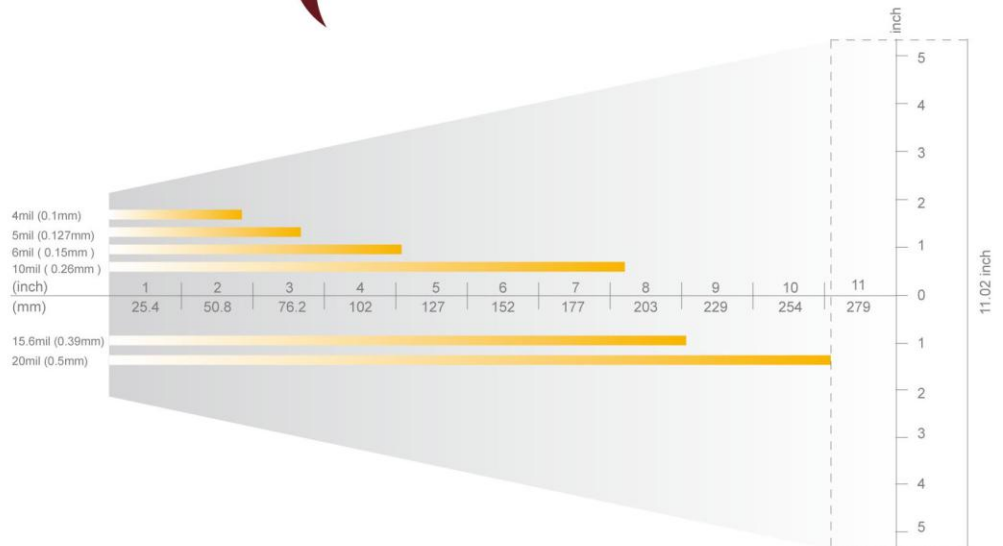

SG-300BT

Wireless Handheld CCD Scanner

Introduction

SG-300BT is a cutting-edge gun-type CCD Linear barcode scanner for wireless. To the brand new series of SG-300BT, we add on more user-friendly functions with wireless that makes it more easily to be operated by the customers. This scanner supports long range mode, which the reading depth is up to 270mm and 700scans/per second, Bluetooth technology is also available. It's absolutely a high performance wireless liner scanner, which provides the customer with the most cost-effective solution and perfectly suitable the best choice in the market.

SG-300BT Wireless

Features

- Reading range up to 270mm
- 700scans/second
- Fully qualified BT V2.0+EDR
- 1100mAh Lithium-ion battery build-in
- Reads most commonly used bar code symbologies
- 3 in 1 interface support and cable replaceable

Specification

Physical Characteristics

Scanner	Dimension	188 mm X 90 mm X 77 mm
	Weight	210g (with Battery)
Cradle	Dimension	206 mm X 101 mm X 49 mm
	Weight	104 (body only)
Cable	150cm	206 mm X 101 mm X 49 mm

Interfaces

Keyboard, RS232, USB

Performance

Sensor	Linear CCD
Light Source	Visible Red light 639nm ±10nm
Depth Of Field	270mm@PCS90% 0.5mm
Resolution	0.1mm@PCS90%
Voltage	DC +5V ±5%
Power Consumption for Scanner/Cradle	180mA/800mA
Reading Indicator	Beeper and LED
Scan Rate	700 scan/sec ± 10%
Frequency Band	2.402GHz~2.480GHz
Modulation Method	GFSK
Radio Range (Open Air)	Up to 10M, 100M(optional)
Battery Type	Li-ion battery (1100mAh)
Recharge Time	3.5Hours
Scan times per Battery full charge	200,00 reads by scanning once per 5 scans