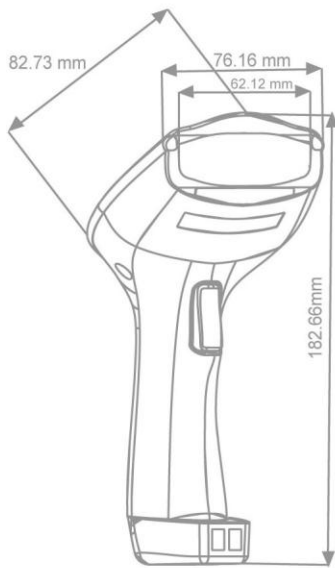

SG-300BT

Wireless Handheld CCD Scanner

Introduction

SG-300BT is a cutting-edge gun-type CCD Linear barcode scanner for wireless. To the brand new series of SG-300BT, we add on more user-friendly functions with wireless that makes it more easily to be operated by the customers. This scanner supports long range mode, which the reading depth is up to 270mm and 700scans/per second, Bluetooth technology is also available. It's absolutely a high performance wireless liner scanner, which provides the customer with the most cost-effective solution and perfectly suitable the best choice in the market.

SG-300BT Wireless

Features

- Reading range up to 270mm
- 700scans/second
- Fully qualified BT V2.0+EDR
- 1100mAh Lithium-ion battery build-in
- Reads most commonly used bar code symbologies
- 3 in 1 interface support and cable replaceable

Specification

Physical Characteristics

Scanner	Dimension	188 mm X 90 mm X 77 mm
	Weight	210g (with Battery)
Cradle	Dimension	206 mm X 101 mm X 49 mm
	Weight	104 (body only)
Cable	150cm	206 mm X 101 mm X 49 mm