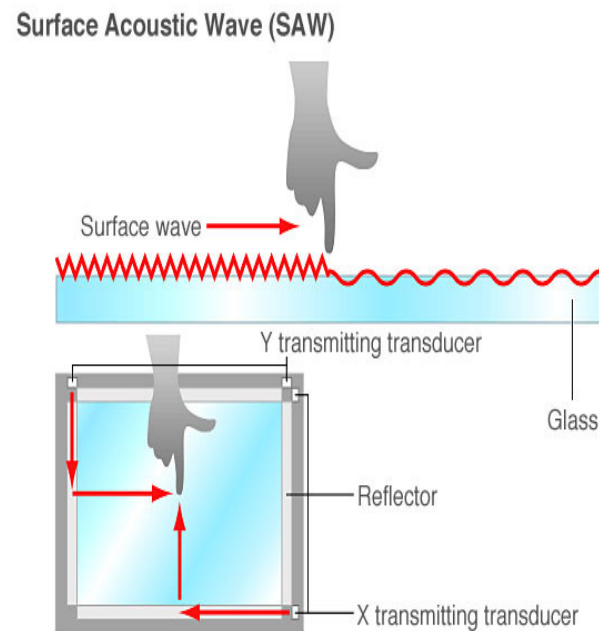

SAW (SURFACE ACOUSTIC WAVES)

These work with transducers in each corner of the glass panel. The transducers transmit signals vertically and horizontally to form a grid. When one touches the screen and breaks the sound wave, the touch controller determines where to touch and moves the mouse to position.

Newer technology,
affordable and lasts
5-8 years

No marks as touch
directly on the glass -
no membrane

Size range: 12.1" to 19"

Works well in clean
environments. (E.g.
Retail shops)

Do not use outside or in
dusty areas – will glog up
the transducer

Easy to clean

2 year warranty