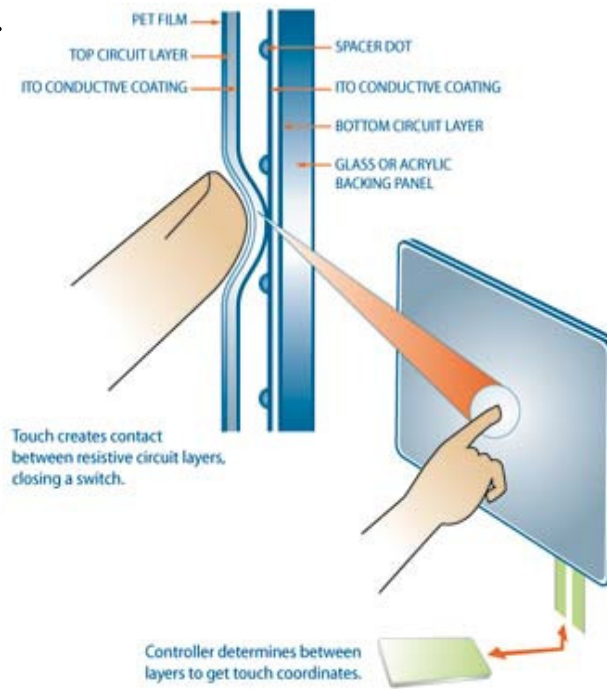

- 1. RESISTIVE**
- 2. CAPACITIVE**
- 3. SAW (SURFACE ACOUSTIC WAVES)**
- 4. INFRA RED**
- 5. PROCAP (PROJECTIVE TOUCH THROUGH GLASS)**

RESISTIVE & CAPACITIVE TOUCH SCREENS

These work with two plastic membranes separated by dots and comes in 4 and 5 wire panels. Controller works out X:Y coordinate as the layers are pushed together.

Cheapest & older type of technology

Tends to leave marks with prolonged use, due to pressing of the same buttons

Size range: 12.1" to 19"

Robust, reliable and cheap – very popular in greasy and dirty environments (e.g. take aways)

Careful cleaning as strong cleaning agents could damage the overlays

2 year warranty

SAW (SURFACE ACOUSTIC WAVES)

These work with transducers in each corner of the glass panel. The transducers transmit signals vertically and horizontally to form a grid. When one touches the screen and breaks the sound wave, the touch controller determines where to touch and moves the mouse to position.

Need regular cleaning, as dust and grime collect at the bottom sensors and cause the cursor to drift and become unstable

Popular with advertising and indaba's – Can convert any LCD to a touch screen by placing a bezel on top of the screen – no need to strip